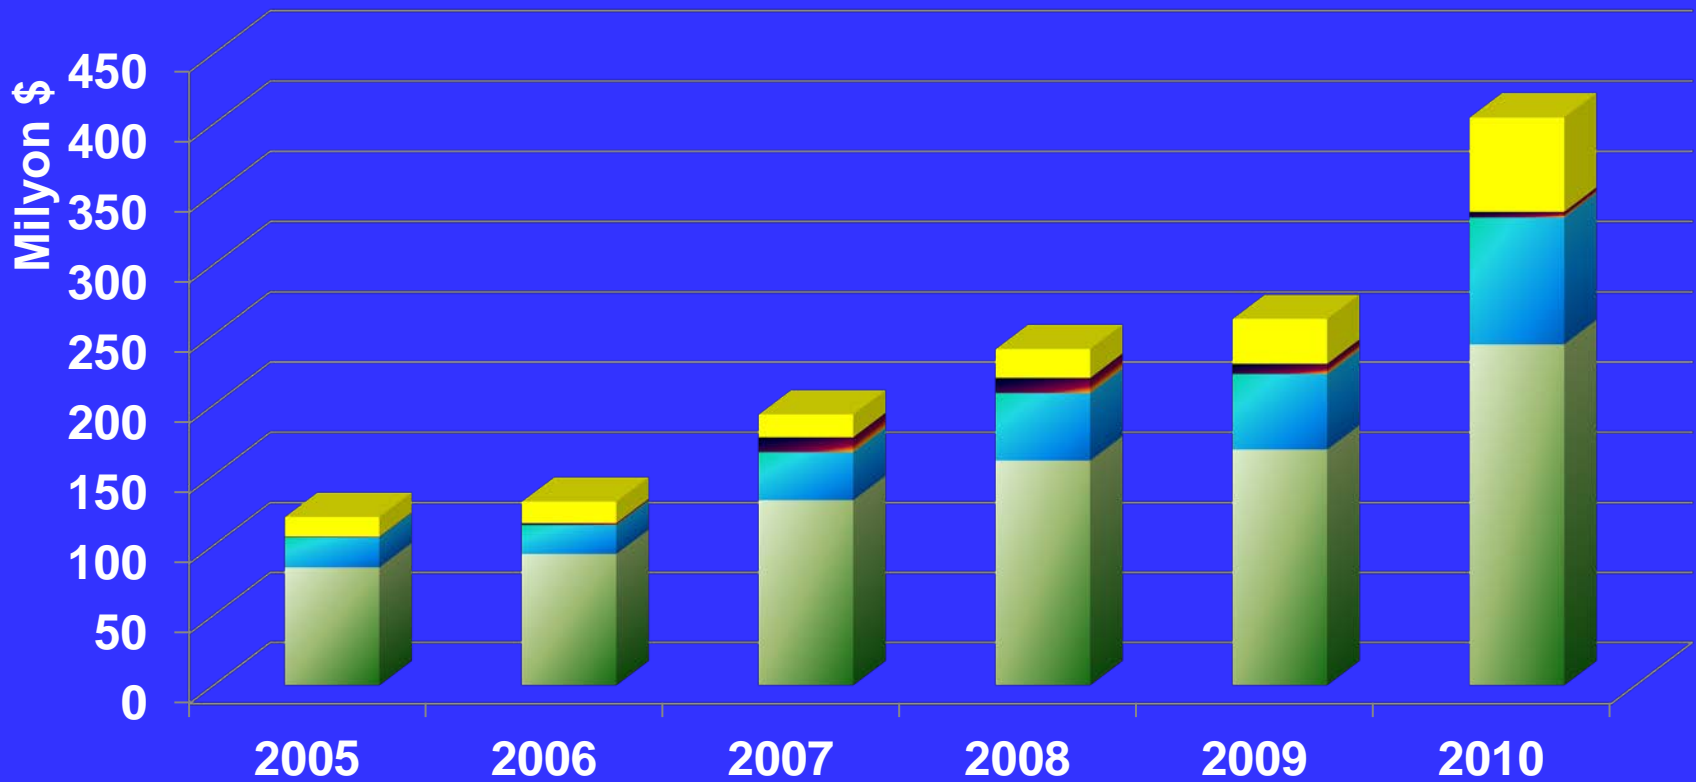

Total R&D Expenses

■ ASELSAN A.Ş. ■ TUSAŞ A.Ş. ■ HAVELSAN A.Ş. ■ ROKETSAN A.Ş.